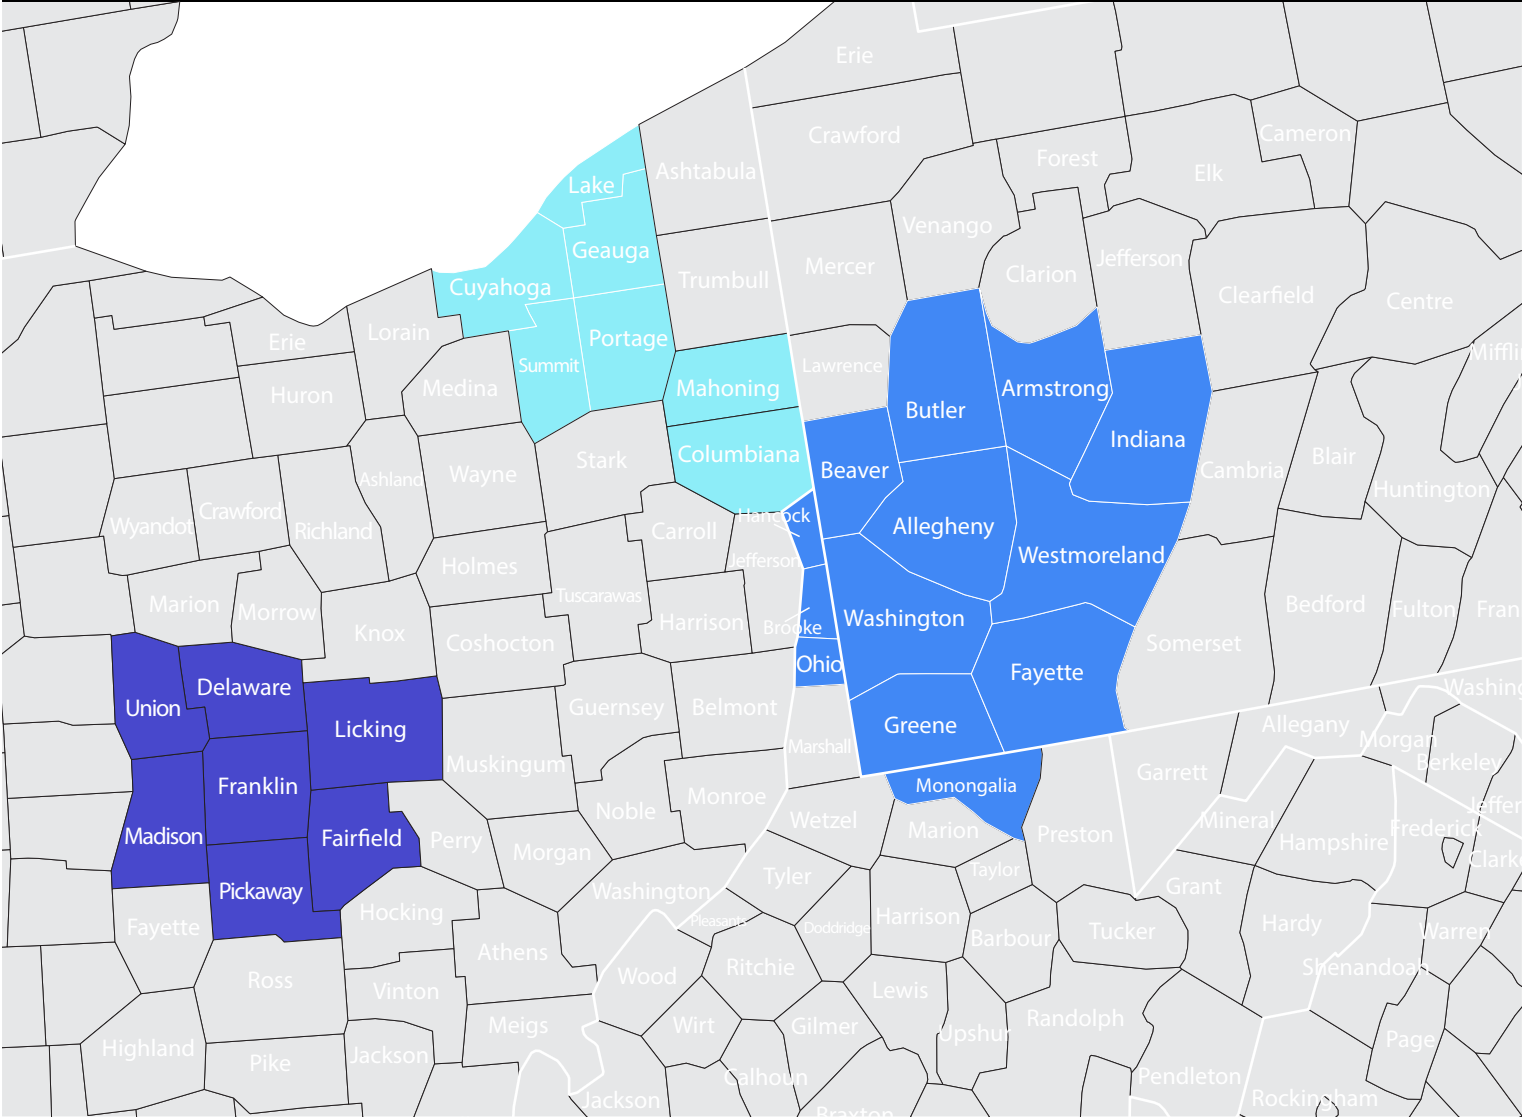

DELIVERY AREAS & RATES BY U.S. COUNTY

RATES

-  LL - \$65
AO - \$149 - \$750 rental min.
-  \$175 - \$1,500 rental min.
-  \$225 - \$3,000 rental min.
-  Call for quote
Starting rate \$225 - \$1,500 rental min.

TIME SPECIFIC

-  AM/PM - \$55
2 Hour Window - \$100
30 Minute Window - \$175
Same Day - \$189
-  2 Hour Window - \$149
30 Minute Window - \$195